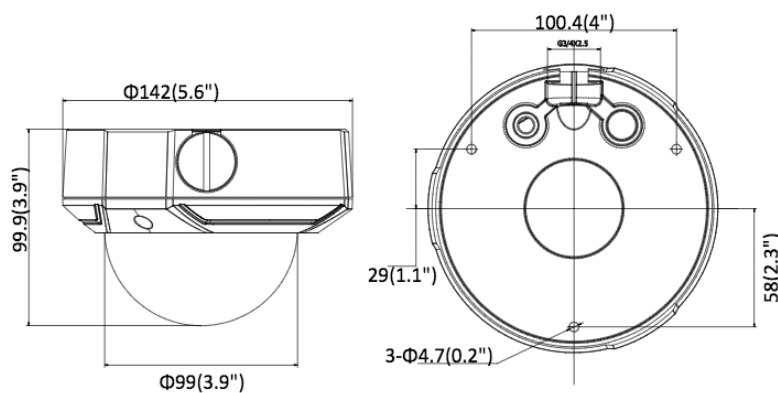

XD51VH / XD51ZH

5 MP IR Varifocal Network Dome Camera

Key Features

- 1/2.7" progressive scan CMOS
- 2560 × 1920@15fps
- 2.8 mm to 12 mm varifocal lens
- H.265+, H.265, H.264+, H.26
- Dual stream
- 3D DNR (Digital Noise Reduction)
- Up to 30 m IR range
- PoE (Power over Ethernet)
- IP67, IK10

Dimension