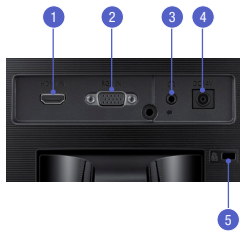

CONNECTIVITY

1. HDMI In
2. VGA In
3. Headphone
4. DC14V-Power
5. Kensington Lock

Learn more

samsung.com/business insights.samsung.com samsung.com/b2bmonitors

Product support

1-866-SAM4BIZ 1-800-SAMSUNG

Follow us

[youtube.com/samsungbizusa](https://www.youtube.com/samsungbizusa) [@SamsungBizUSA](https://twitter.com/SamsungBizUSA)

SAMSUNG