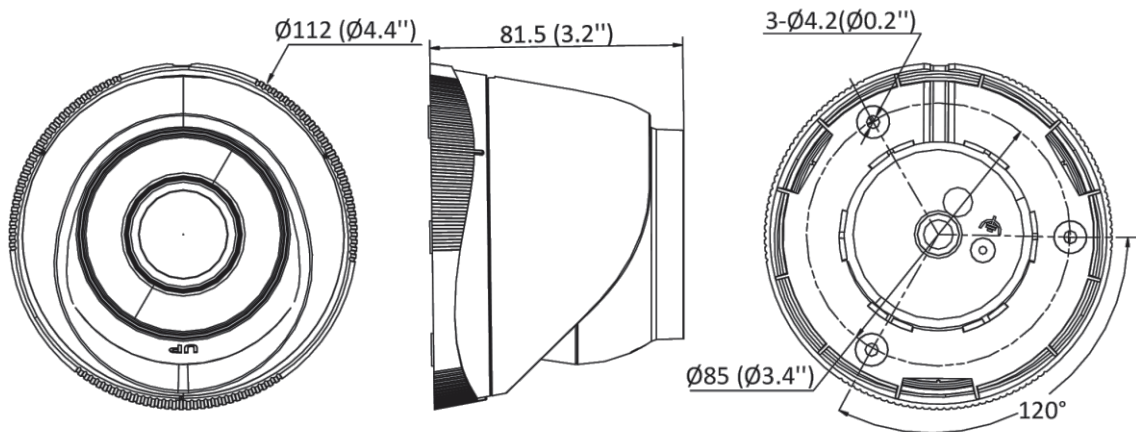

Specifications

Dimension

Unit: mm (inch)

Accessory

Optional

DS-1280ZJ-S	DS-1276ZJ-SUS	DS-1272ZJ-110-TRS	DS-1275Z-SUS
Junction Box	Corner Mount	Wall Mount	Vertical Pole Mount