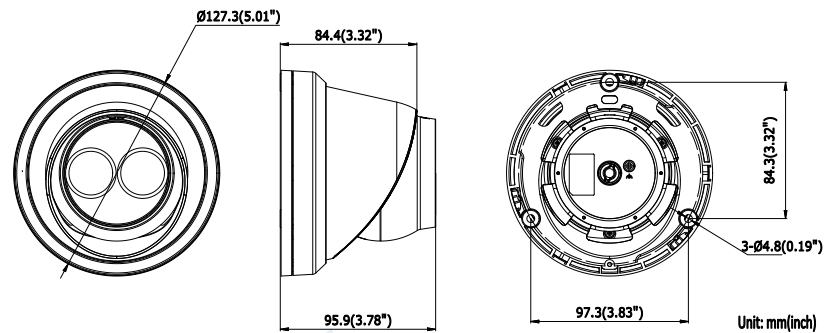

Dimensions: