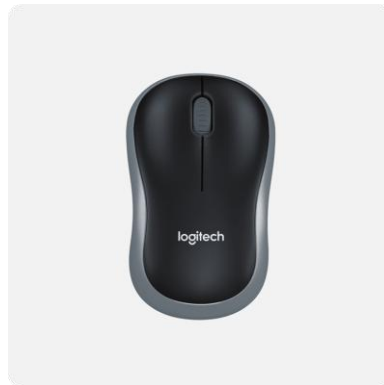

# MK270 WIRELESS KEYBOARD AND MOUSE COMBO

## FULL-SIZE KEYBOARD

A Comfortable, full-sized, and efficient. Complete with easy access to media controls, this keyboard lets you get more done in less time with eight media controls that let you instantly access to music, media, volume, and more.

## FAVOURITE WIRELESS COMBO

MK270 Wireless Combo brings together the convenience and comfort of a full-sized keyboard with a sculpted, compact mouse. With media keys, a number pad and precise cursor control to make your work a whole lot smoother. Plus, the lag-free wireless makes setup easy and saves space on your desk. No wonder this is the world best-selling combo!

## COMFORTABLE COMPACT MOUSE

Stay productive longer with the comfortable, contoured shape that follows the natural curve of your hand. This compact and wireless mouse is designed to be equally comfortable for both left- and right-handed users. Plus, it's smooth cursor control allows you easy navigation on most surfaces.