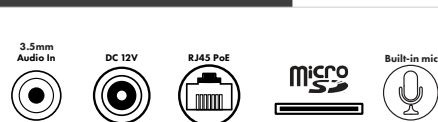

Cameras Interfaces

ONVIF is a trademark of Onvif, Inc. Chrome and Firefox use Java which requires an initial internet connection. Apple and the Apple logo are trademarks of Apple Inc., registered in the U.S. and other countries. App Store is a service mark of Apple Inc. Android, Google Play and the Google Play logo are trademarks of Google Inc. Amazon's trademark is used under license from Amazon.com, Inc. or its affiliates. Speco Technologies is constantly developing and improving products. We reserve the right to modify product design and specifications without notice and without incurring any obligation. Spec Rev. 1/4/22

Apps available from the following:

ONVIF® 800-645-5516 • Fax: 631-957-9142 or 631-957-3880 • specotech.com