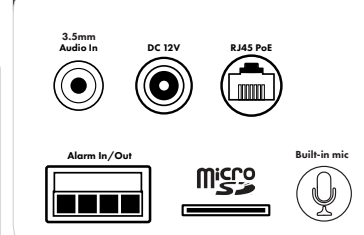

Cameras Interfaces

ONVIF is a trademark of Onvif, Inc. Chrome and Firefox use Java which requires an initial internet connection. Apple and the Apple logo are trademarks of Apple Inc., registered in the U.S. and other countries. App Store is a service mark of Apple Inc. Android, Google Play and the Google Play logo are trademarks of Google Inc. Amazon's trademark is used under license from Amazon.com, Inc. or its affiliates. Speco Technologies is constantly developing and improving products. We reserve the right to modify product design and specifications without notice and without incurring any obligation. Spec Rev. 8/22/22

Apps available from the following:

ONVIF® 800-645-5516 • Fax: 631-957-9142 or 631-957-3880 • specotech.com