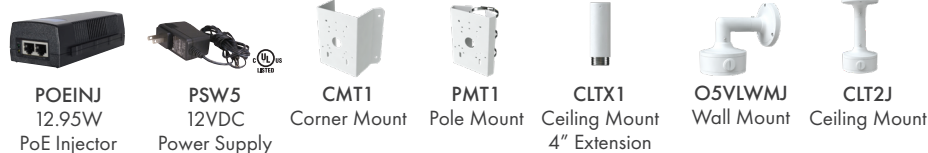

Optional Accessories

Cameras Interfaces

ONVIF is a trademark of Onvif, Inc. Chrome and Firefox use Java which requires an initial internet connection. Apple and the Apple logo are trademarks of Apple Inc., registered in the U.S. and other countries. App Store is a service mark of Apple Inc. Android, Google Play and the Google Play logo are trademarks of Google Inc. Amazon's trademark is used under license from Amazon.com, Inc. or its affiliates. Speco Technologies is constantly developing and improving products. We reserve the right to modify product design and specifications without notice and without incurring any obligation. Spec Rev. 8/22/22 Apps available from the following: