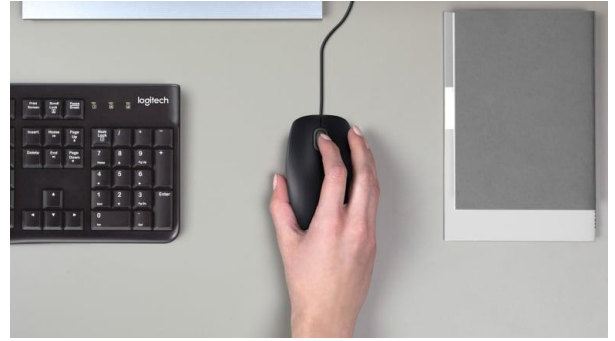

MK200 MEDIA CORDED KEYBOARD AND MOUSE COMBO

COMFORTABLE AND FULL-SIZED

A full-sized keyboard with a number pad gives you the keys you need to make data entry a breeze. Eight media keys make it easy to access music, volume, apps, your preferred internet browser, and more with one touch. Enjoy the comfortable typing thanks to the curved spacebar, familiar layout, and easy to read keys.

DURABLE AND RELIABLE

Simply plug this corded ambidextrous mouse and full-sized keyboard via USB and start working in seconds. The keyboard features an integrated number pad supplemented by eight easy access media keys, while the mouse offers a comfortable palm support and smooth tracking for easy everyday navigation.

Key Features

COMFORT FOR EITHER HAND

A full-sized, ambidextrous mouse delivers smooth tracking and a curved shape to support the palm, for easy and comfortable navigation.

EASY PLUG & PLAY

Both the keyboard and mouse work right out of the box. Just plug into the USB ports, and they're ready to go. No downloads, no setup, no fuss.

SPILL RESISTANT KEYBOARD

With a spill-resistant design, durable keys, and sturdy tilt legs with adjustable height, this keyboard is built to last.

RELIABLE AND DURABLE

With an included 3-year warranty, MK200 is built with the same high quality and reliability standards that have made Logitech the #1 global leader for mice and keyboards.